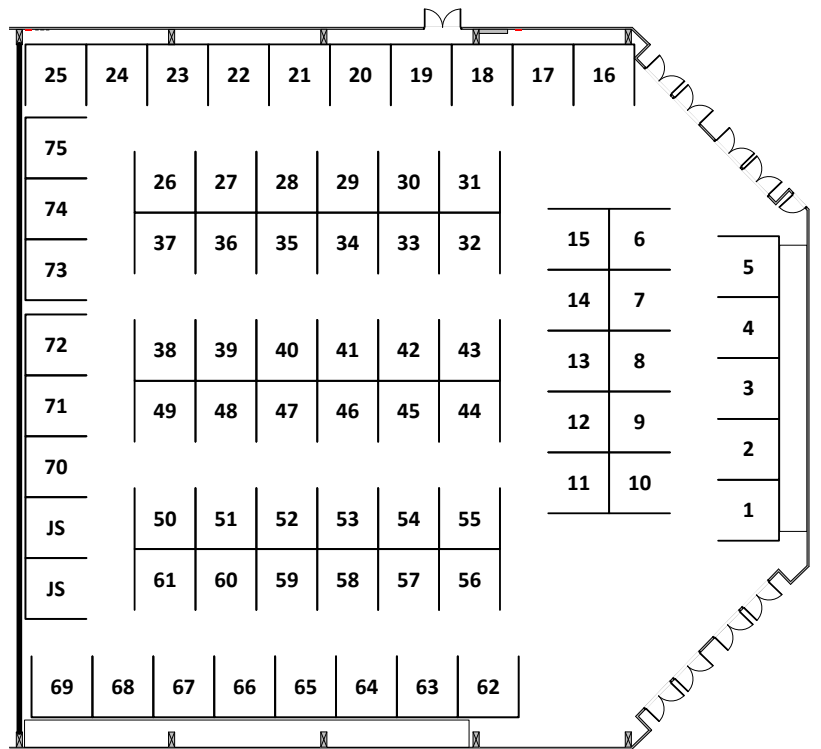

## Arena Map and Participating Businesses

1. County Materials
2. Nesnah Ventures
3. Aurora Community Services
4. Dynamic Lifecycle Innovations
5. Torrance Casting
6. Mill Haven Foods
7. International Brotherhood of Electrical Workers
8. Remedy Intelligent Staffing
9. City of La Crosse
10. WalzCraft
11. Wisconsin Department of Corrections
12. Empire Screen Printing
13. Bimbo Bakeries USA
14. Gillette Pepsi
15. Chileda
16. Eagle Crest Communities
17. DuraTech Industries
18. ATI Forged Products
19. Wisconsin Laborers LECET
20. Express Employment Professionals
21. Cardinal Glass Industries
22. Great Lakes Coca-Cola
23. Lori Knapp Cares
24. St. Joseph Equipment
25. 1st Community Credit Union
26. CSL Plasma
27. Culver's of Onalaska
28. River Town Dental
29. Pilgrim's -- Arcadia Complex
30. Aptiv, Inc.
31. Springbrook Assisted Living
32. Kwik Trip
33. Co-op Credit Union
34. Ho-Chunk Gaming
35. Go Riteway
36. Mulder Health Care Facility
37. Mathews Archery
38. Inland Printing
39. KBR
40. Northern Engraving Corp.
41. Organic Valley
42. J.F. Brennan Company, Inc.
43. Interstate Roofing
44. Frank Beverage Group
45. School District of La Crosse
46. Trane Technologies
47. Hilltopper Refuse and Recycling Service, Inc.
48. Hi-Crush
49. Little Feet & Helpful Hands
50. Walmart
51. Referral Staffing Solutions
52. Chippewa River Industries, Inc.
53. BAPI
54. Goodwill NCW
55. Badger
56. Upper Iowa University
57. Courtesy Corporation
58. Consumer Direct Care Network
59. Whitehall Specialties, Inc.
60. La Crosse Sign Group
61. First American Roofing & Siding, Inc.
62. Gundersen Health System
63. ABR Employment Service
64. Fastenal Company
65. Great Lakes Cheese
66. D&S Manufacturing
67. Brickl Bros., Inc.
68. Ace Hardware
69. Music in Motion
70. Agropur Ingredients
71. Midwest Millwork & Casework LLC
72. Sam's Club
73. Petro Energy, LLC
74. Mathy Construction
75. City Brewing Company
76. Job Service
77. Reinhart Foodservice a Performance Food Group Company